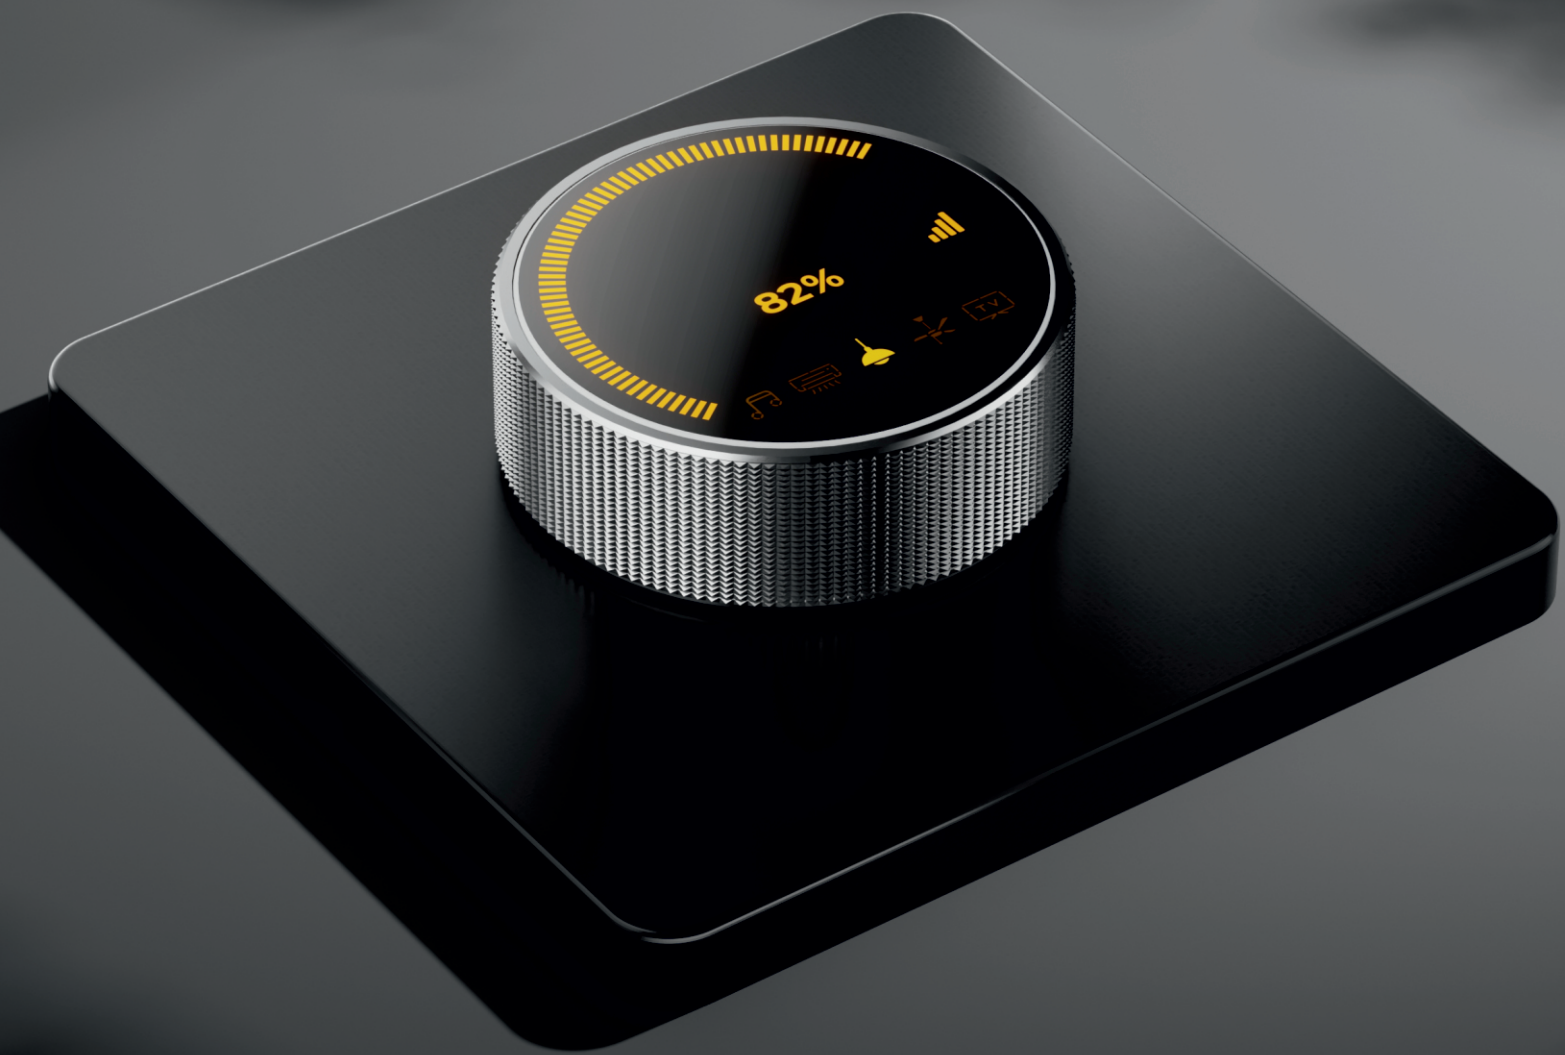

# Keypad

Experience Quiet Luxury With Handcrafted Brass Keypad Panels Designed For Modern Interiors. Featuring Soft-push Technology, Every Touch Is Silent And Precise. Effortlessly Control Personalized Scenes Like “movie” Or “relax” With An Intuitive Interface. Finished With An Anti-fingerprint Brushed Texture And Laser-engraved Detailing, Each Panel Ensures Durability With Refined Aesthetics Seamless Automation. Crafted Innovation For Modern Living.