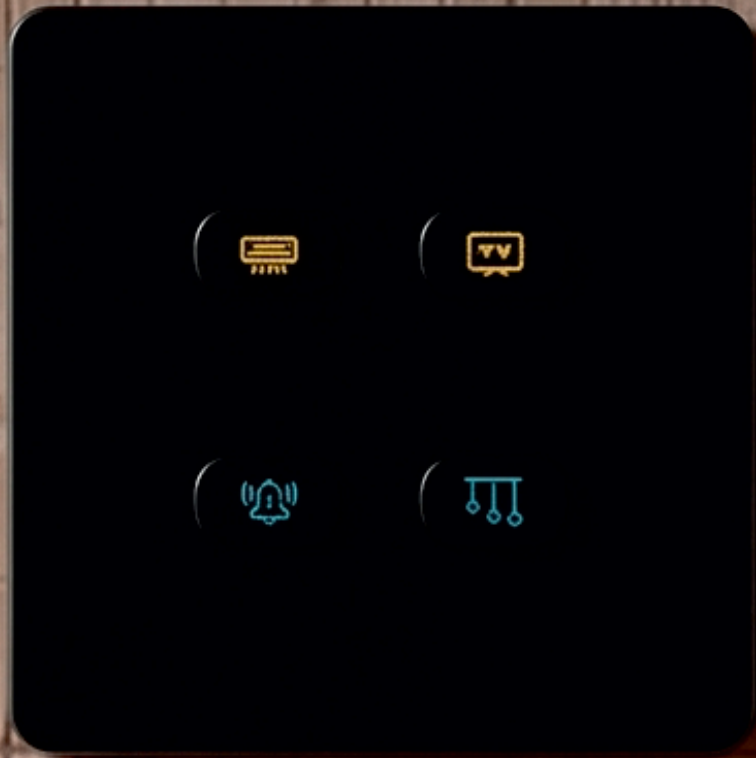

# Keypad

Experience Quiet Luxury With Handcrafted Brass Keypad Panels Designed For Modern Interiors. Featuring Soft-push Technology, Every Touch Is Silent And Precise. Effortlessly Control Personalized Scenes Like “movie” Or “relax” With An Intuitive Interface. Finished With An Anti-fingerprint Brushed Texture And Laser-engraved Detailing, Each Panel Ensures Durability With Refined Aesthetics Seamless Automation. Crafted Innovation For Modern Living.

## *Haptic Push*

---

Experience a defined tactile response with a choice of precise Hard Push or smooth Soft Push. Engineered for a personalized, ultra-premium feel, enhanced by customizable switch backlit color variants for a complete sensory experience.

## *Customs Icons As per Need*

The offers an architectural canvas where every button tells a story. Choose between precision-etched icons, elegant typography, or a hybrid of both, laser-engraved directly into the solid metal. This deep level of customization allows architects and designers to create a truly intuitive, tailor-made interface that perfectly aligns with the function and aesthetic of a luxury interior.