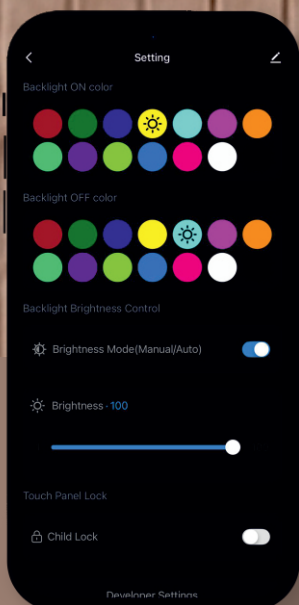

# Keypad

Experience Quiet Luxury With Handcrafted Brass Keypad Panels Designed For Modern Interiors. Featuring Soft-push Technology, Every Touch Is Silent And Precise. Effortlessly Control Personalized Scenes Like “movie” Or “relax” With An Intuitive Interface. Finished With An Anti-fingerprint Brushed Texture And Laser-engraved Detailing, Each Panel Ensures Durability With Refined Aesthetics Seamless Automation. Crafted Innovation For Modern Living.

## *Haptic Push*

---

Experience a defined tactile response with a choice of precise Hard Push or smooth Soft Push. Engineered for a personalized, ultra-premium feel, enhanced by customizable switch backlit color variants for a complete sensory experience.

## *Customs Icons As per Need*

The offers an architectural canvas where every button tells a story. Choose between precision-etched icons, elegant typography, or a hybrid of both, laser-engraved directly into the solid metal. This deep level of customization allows architects and designers to create a truly intuitive, tailor-made interface that perfectly aligns with the function and aesthetic of a luxury interior.