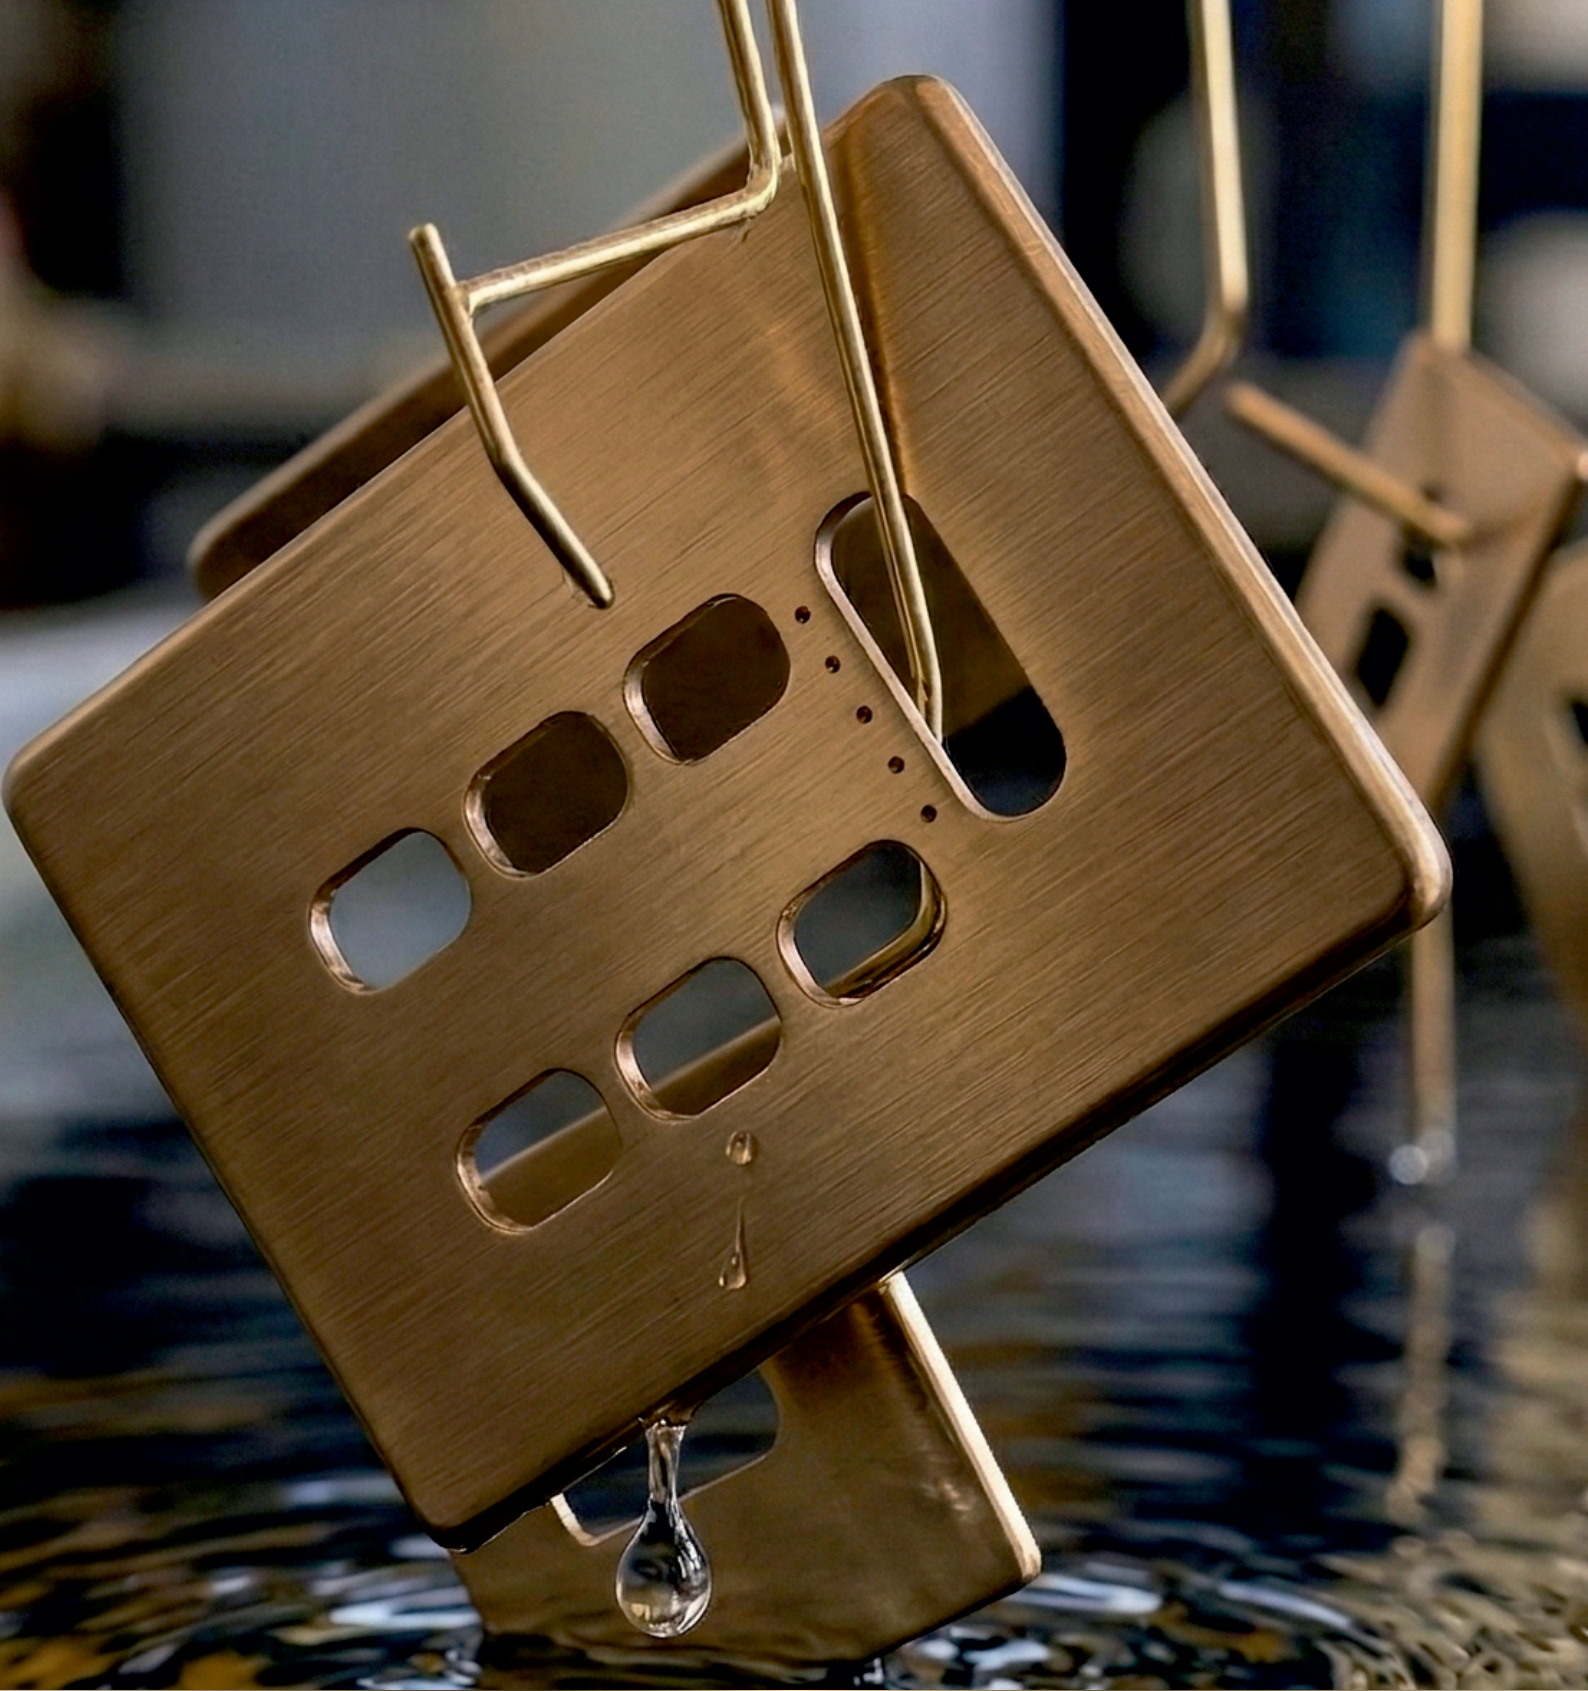

# Index

Front Cover	p1
Index	p2
Why We Choose Brass?	p3
Precision Design	p4
Handcrafted Excellence	p5
Vintage Series	p6 - 7
Modern Series	p8 - 9
Glossy Series	p10 - 11
Batman	p12
Keypad	p13
Knob	p14
Haptic Push	p15
Customize Icons	p16
Icon Colours	p17
Variants	p18
Make In India	p19
Back Cover	p20

## *Why We Choose Brass?*

---

Quality Isn't A Promise At Jr Automation—it's Our Foundation. We Use Solid Brass To Create Switch Panels That Offer A Tactile Richness Ordinary Materials Can't Match. Engineered And Manufactured In-house In India, Our Brass Series Meets Elite European Design Standards, Delivering A World-class Blend Of Durability And Timeless Elegance.

## *Handcrafted Excellence*

---

Each Piece Is Meticulously Handcrafted From Solid Brass, Where Skilled Artisans Shape, Refine, And Perfect Every Detail By Hand. From Raw Material To Final Finish, The Process Is Slow, Deliberate, And Uncompromising — Resulting In A Surface Rich In Depth, Character, And True Luxury.

## *Vintage Finish*

The Antique Series Is An Architectural Statement Designed For The Most Discerning Eyes. Each Panel Is A Masterclass In Texture, Featuring A Hand-treated Patina That Transforms The Functional Into The Sculptural. For The Interior Designer Seeking To Bridge The Gap